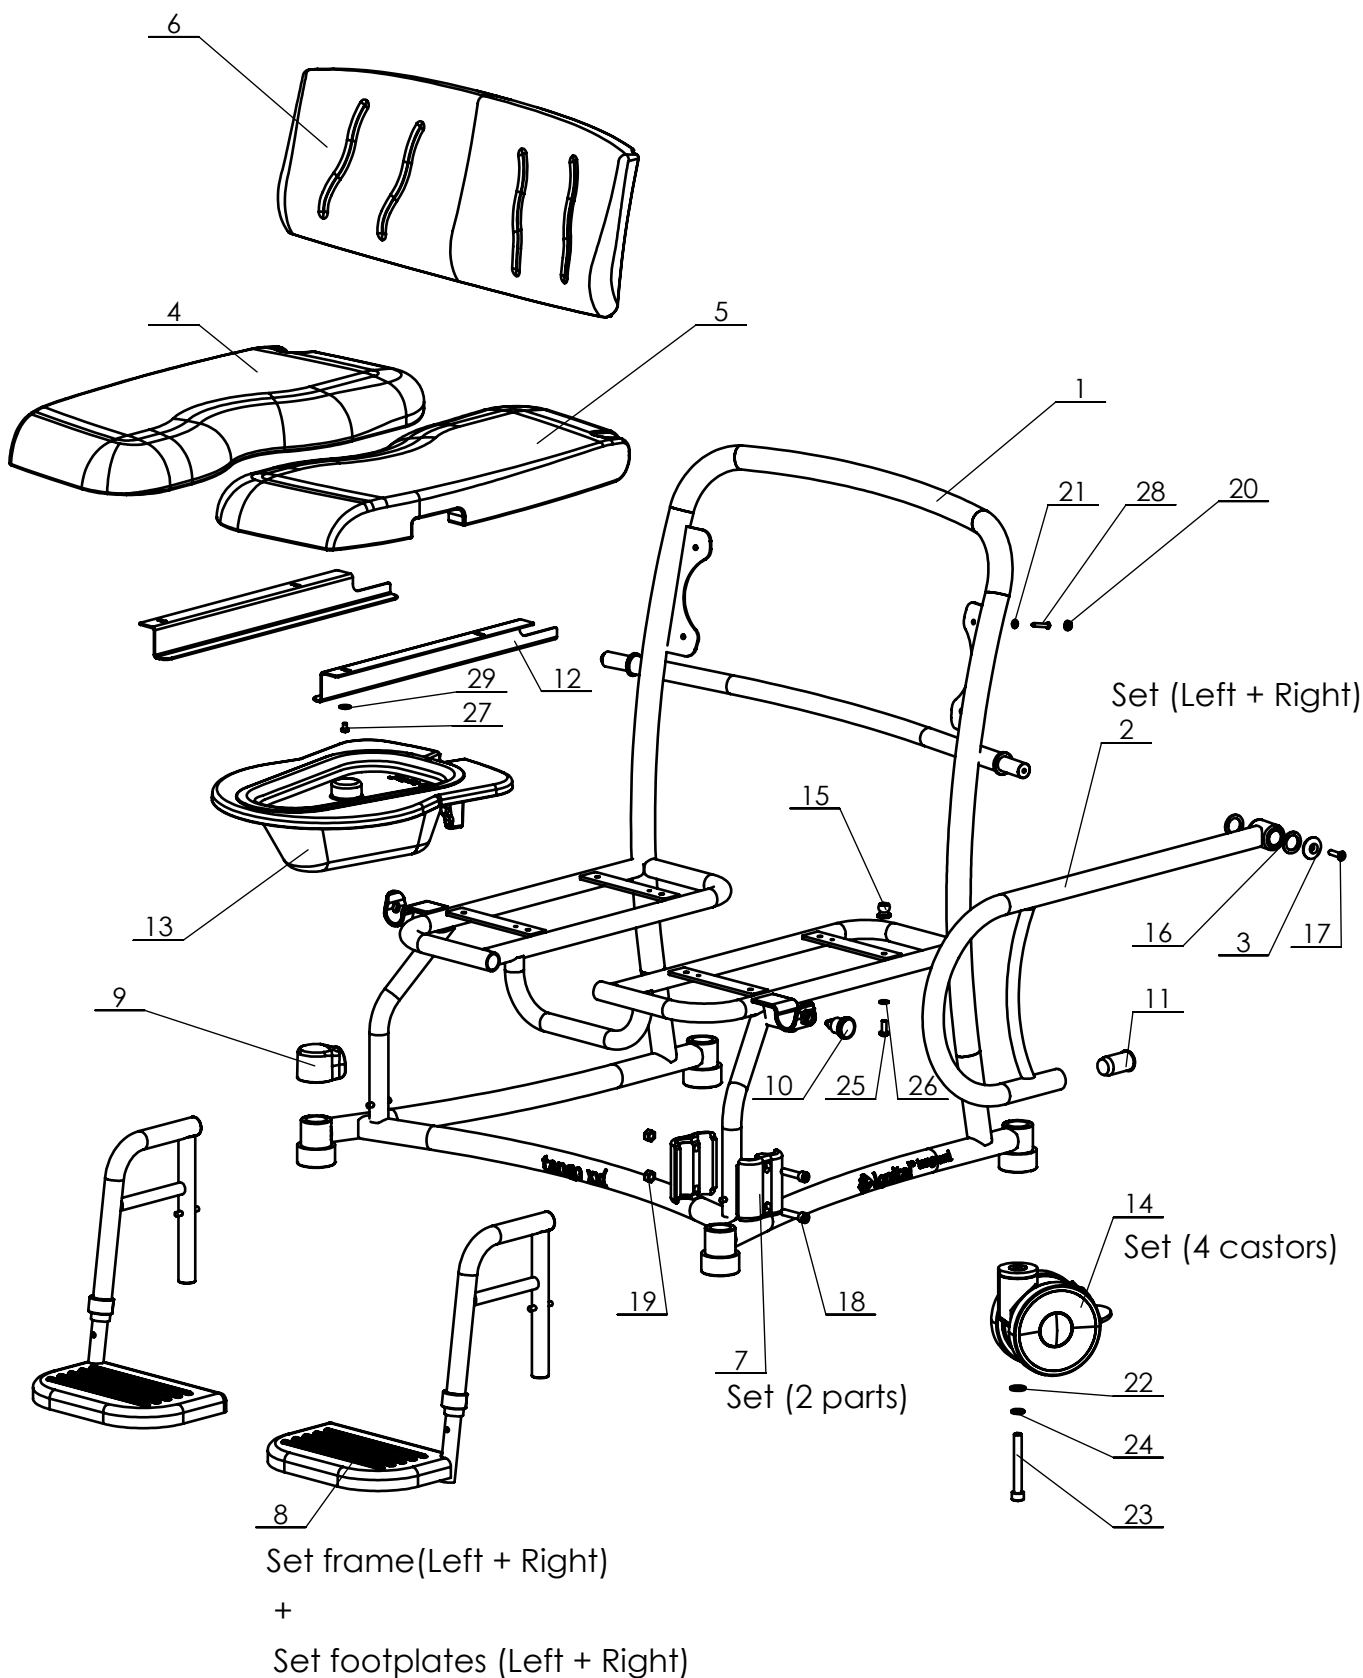

From Serial Number 5800.18.050

P:\SW-Ftek\Tango XXL 5800\

Signed	ES	Date	07-10-2013
Revised	KA	Date	20-01-2025
Revised	5 /KA	Date	11-11-2022

Overview parts Tango XXL

Copyright reserved
by law

Unit measure-
ment: mm

Lopital Nederland bv

Draw. no. 5800-EV.5

Tango XXL 51005800

Part nr.	QTY.	Art.no.	Part
1	1	70580001	Frame
2	1	70530005	Armrest (L+R)
3	1	Set with no. 1	Rosette
4	1	70530014	Seat XXL (Right)
5	1	70530008	Seat XXL (Left)
6	1	70530009	Backrest
7	4	70519931	Leg support clamp
8	1	70530017 + 70530032	Height adjustable footsupport (Set) + Footplates
9	4	70530006	Protective cover wheel
10	2	70530029	Pull knob
11	2	70530010	tube plug
12	1	70580005	Guide for bedpan set
13	1	69501104	Bedpan + lid
14	3	70530025	Castor double roll set
15	8	70602006	Snaploc
16	4		Washer PA M20
17	2		Countersunk screw M6x25
18	4		Cylinder head screw M8x35
19	4		Locknut M8
20	4		Screw cap M4
21	4		Capring M4
22	4		Washer M10
23	4		Cylinder head screw M10x80 Nord-Lock
24	4		M10
25	8		PAN head cross slotted screw M6x16
26	8		Washer M6
27	4		PAN head cross slotted screw M5x8
28	4		Chipboard screw 4,5x25
29	4		Washer M5 Ø15

P:\SW-Tek\Tango XXL 5800\

Signed	ES	Date	07-10-2013
Revised	KA	Date	20-01-2025
Revised	5 / KA	Date	11-11-2022

Overview parts Tango XXL

Copyright reserved
by law

Unit of measure-
ment: mm

Lopital Nederland bv

Draw. no. 5800-EV.5